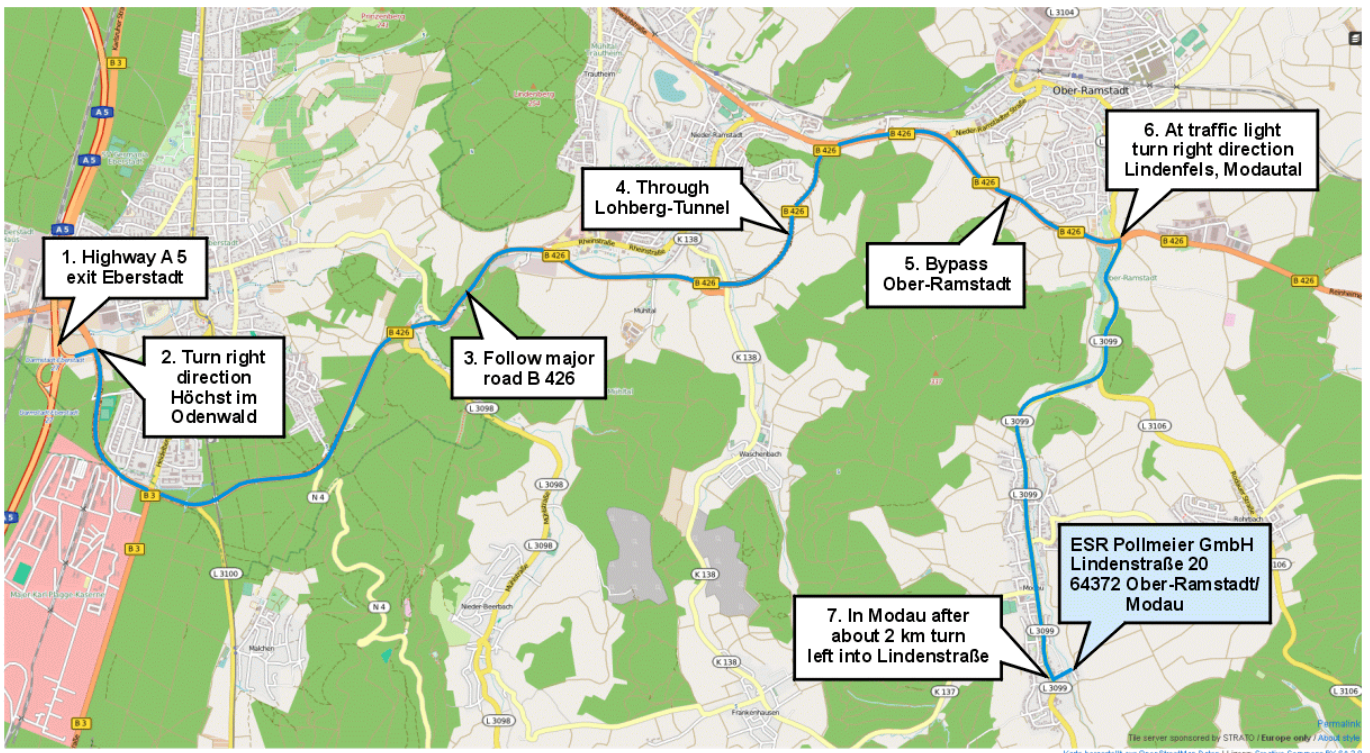

At end of exit, turn right direction "Höchst im Odenwald". Keep following the major road B 426.

Through tunnel "Lohberg", then pass Ober-Ramstadt using the bypass (direction "Ober-Ramstadt Stadtteile").

Turn right at the next traffic light, direction "Lindenfels", "Modautal".

In Ober-Ramstadt/Modau, after about 2 km take a left turn into the Lindenstraße.

Driving time from A 5: about 20 minutes

Map by OpenStreetMap, published under CC-BY-SA 2.0

On highway A 3, use exit “Seligenstadt” (first exit west of inter-section “Seligenstädter Dreieck”)

Follow the sign “Rodgau”, then after about 3 km take a turn and follow the sign “Dieburg” on major road B 45.

After about 15 km leave the four-lane B 45 and follow the sign “Darmstadt” on major road B 26.

After about 9 km leave the four-lane B 26 and follow the signs “Roßdorf”.

In “Roßdorf” follow the signs “Ober-Ramstadt”.