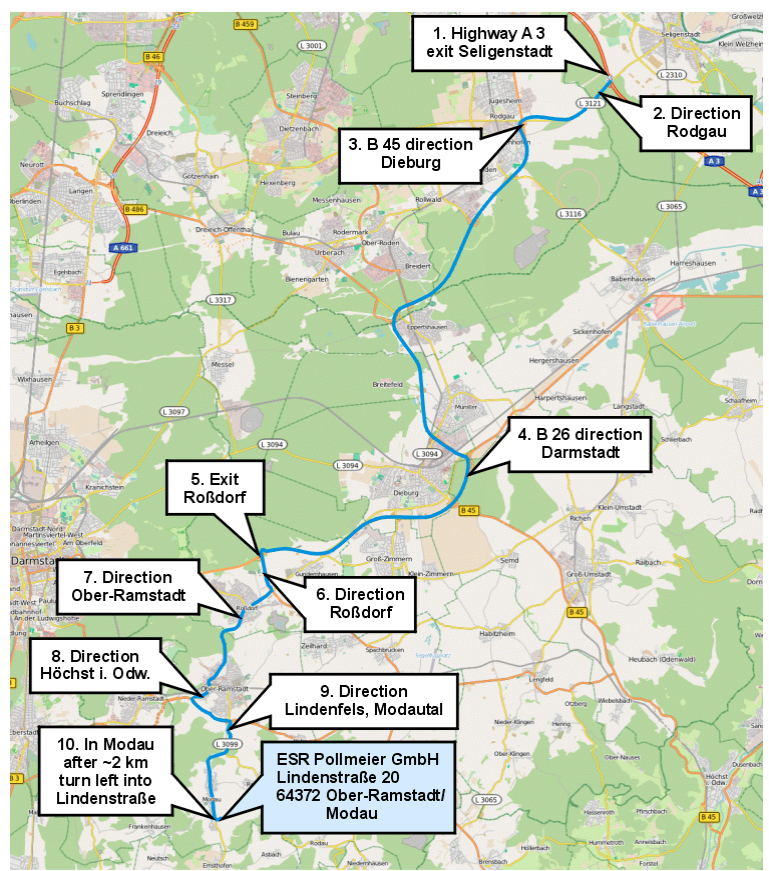

On highway A 3, use exit “Seligenstadt” (first exit west of inter-section “Seligenstädter Dreieck”)

Follow the sign “Rodgau”, then after about 3 km take a turn and follow the sign “Dieburg” on major road B 45.

After about 15 km leave the four-lane B 45 and follow the sign “Darmstadt” on major road B 26.

After about 9 km leave the four-lane B 26 and follow the signs “Roßdorf”.

In “Roßdorf” follow the signs “Ober-Ramstadt”.

In “Ober-Ramstadt” first follow the signs “Höchst”, this will lead you to major road B 426; leave the road by following the signs “Lindenfels”, “Modautal”.

In Ober-Ramstadt/Modau, after about 2 km take a left turn into the Lindenstraße.

Driving time from A 3: about 45 minutes

Map by OpenStreetMap, published under CC-BY-SA 2.0

Reaching ESR Pollmeier by car

Lindenstr. 20, Ober-Ramstadt/Modau

Coordinates: N 49° 47.328' / O 8° 44.592' (+49.7888, +8.7432)