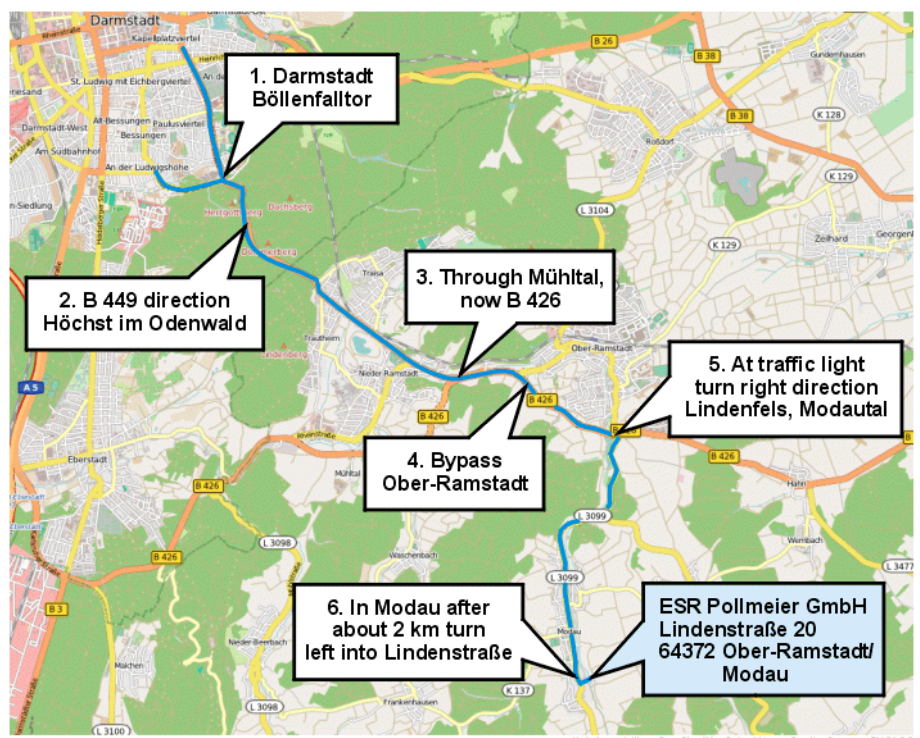

After about 15 km leave the four-lane B 45 and follow the sign “Darmstadt” on major road B 26.

After about 9 km leave the four-lane B 26 and follow the signs “Roßdorf”.

In “Roßdorf” follow the signs “Ober-Ramstadt”.

e-mail info@esr-pollmeier.de
www.esr-pollmeier.de

From Darmstadt via major road B 449:

Leave Darmstadt southwest using major road B 449 (at the so-called "Böllenfalltor").

Note: Do not rely on the signs "Ober-Ramstadt" in Darmstadt, this would lead you to major road B 3 where signs for "Ober-Ramstadt" suddenly end. If you should end up on major road B 3, please follow the directions below.

The priority road will lead you through "Mühltal" (now numbered B 426). Drive past Ober-Ramstadt on the bypass by following the sign "Höchst", then leave the major road B 426 by turning right and following the signs "Lindenfels", "Modautal".

In Ober-Ramstadt/Modau, after about 2 km take a left turn into the Lindenstraße.

*Driving time from Darmstadt center:
about 25 minutes*

Map by OpenStreetMap, published under CC-BY-SA 2.0

Reaching ESR Pollmeier by car