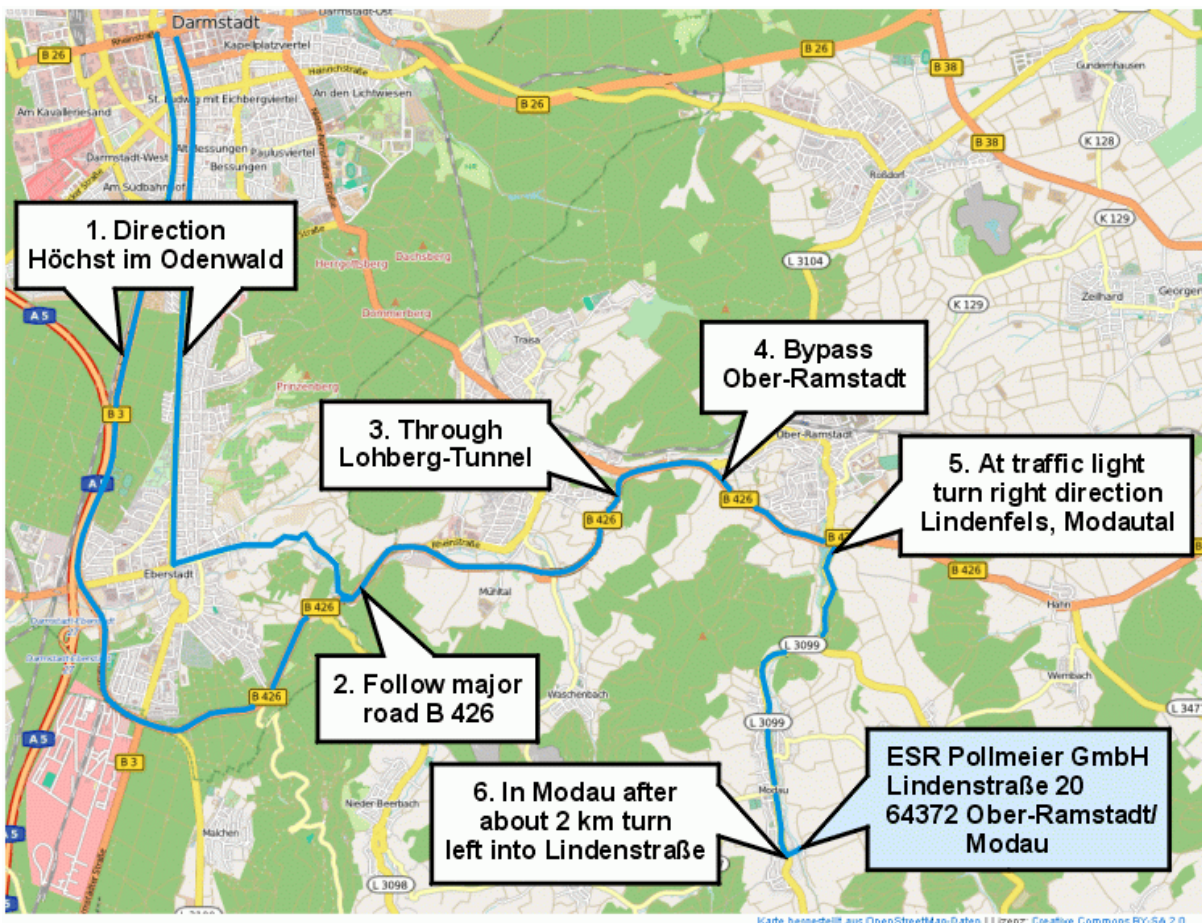

In Ober-Ramstadt/Modau, after about 2 km take a left turn into the Lindenstraße.

*Driving time from Darmstadt center:
about 25 minutes*

Map by OpenStreetMap, published under CC-BY-SA 2.0

Reaching ESR Pollmeier by car

International:

tel. +49 6167 9306-0
fax +49 6167 9306-77

Domestic:

tel. 06167 9306-0
fax 06167 9306-77

e-mail info@esr-pollmeier.de
www.esr-pollmeier.de

From Darmstadt via major road B 3:

Leave Darmstadt south using major road B 3. Within Darmstadt follow the signs "Höchst", "Ober-Ramstadt". Outside Darmstadt follow the signs "Höchst", "Mühlal".

Your way will lead you onto major road B 426. Keep following that road.

Through tunnel "Lohberg", then pass Ober-Ramstadt using the bypass (direction "Ober-Ramstadt Stadtteile").

Turn right at the next traffic light, direction "Lindenfels", "Modautal".

In Ober-Ramstadt/Modau, after about 2 km take a left turn into the Lindenstraße.

Driving time from Darmstadt center: about 25 minutes

Map by OpenStreetMap, published under CC-BY-SA 2.0

Reaching ESR Pollmeier by train, bus, or plane